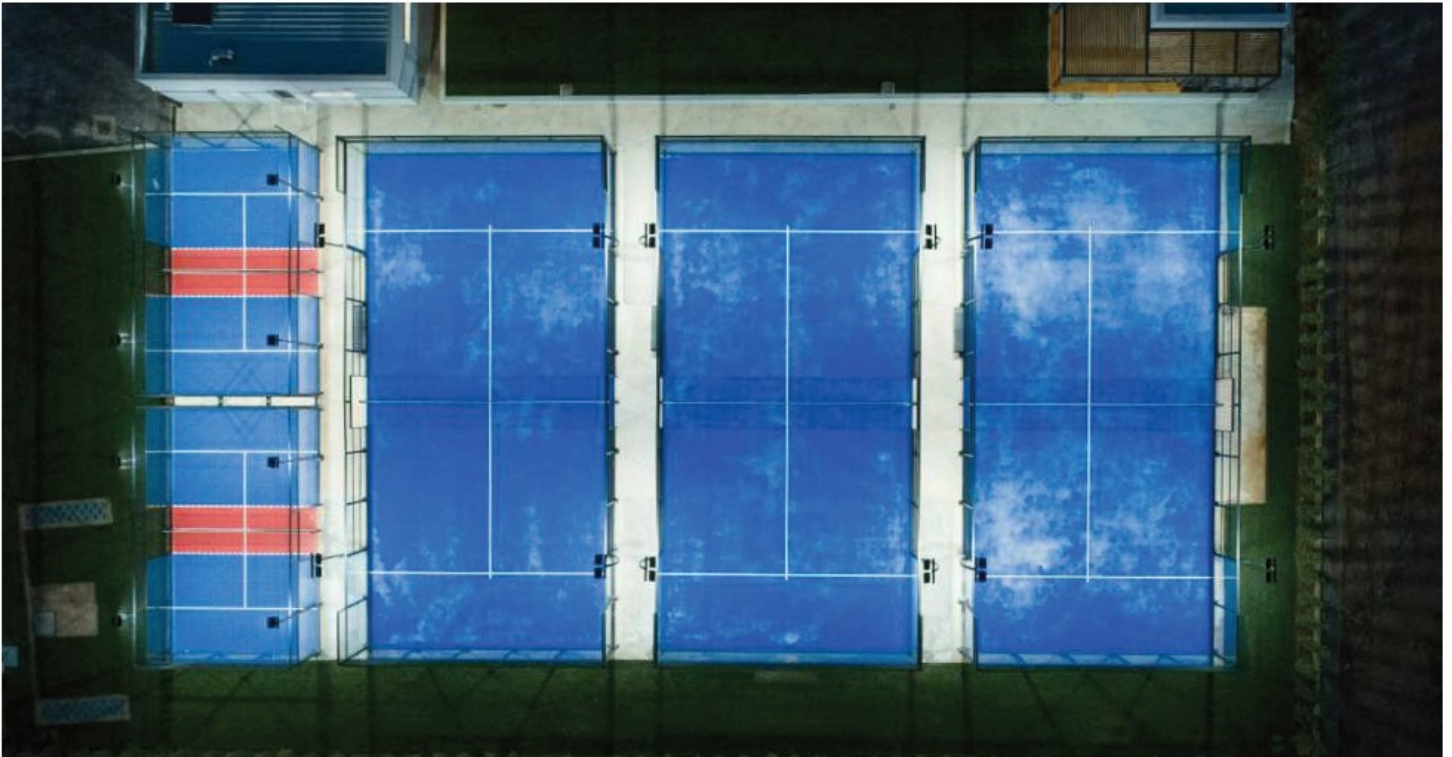

The Isabella, our take on the panoramic court, sets new benchmarks in durability and strength thanks to its high-strength, domestically-sourced steel structure—a hallmark that only Absolute Padel offers. With wind load ratings surpassing any other panoramic court on the market, the Isabella isn't just built to stand; it's engineered to last, and we've got the stats to back it up.

Choose the Absolute Padel Isabella as the centerpiece of your club. It's more than just a panoramic court—it's a statement of quality and a beacon of innovation in the world of padel. Make it the heart of your venue and watch as it transforms not just spaces, but also the experiences of everyone who steps onto its surface.

Transform your space with the Martita—a court not merely built, but engineered to be the backbone of your venue.

If You Want the **ABSOLUTE** Most Beautiful Court Available, This is it.

At Absolute Padel, we see each padel court not just as a venue for sport, but as a masterpiece of design. True, the dimensions must be precise, but the real artistry is in how we craft each element—from the resilient mesh to the pristine glass—making every detail count.